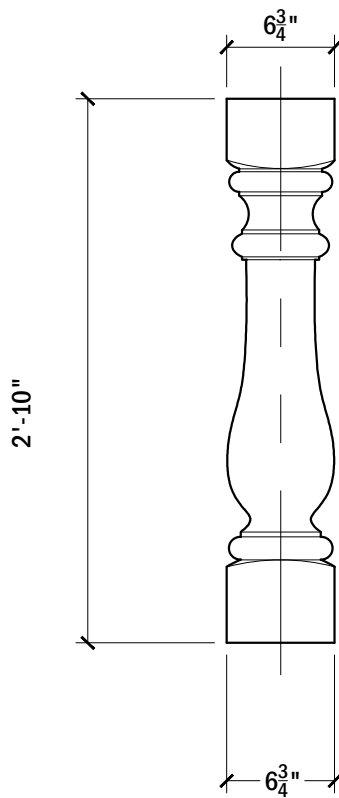

TOP VIEW

ELEVATION VIEW

ITEM NUMBER AND TITLE:

112 BALUSTER PIN - 34" H, 1 PC.

DATE:

25-06-19

SCALE:

1"=1'-0"

WEIGHT:

75 Lbs

SALES@LAGUNAPRECAST.COM
WWW.LAGUNAPRECAST.COM

SALES 877 774 3280 TOLL FREE
INTERNATIONAL +1-949-281-7412

PRODUCT SPECIFICATIONS:

Pin 112 installed with 4" top and base rails meets balcony railing 42" height code.