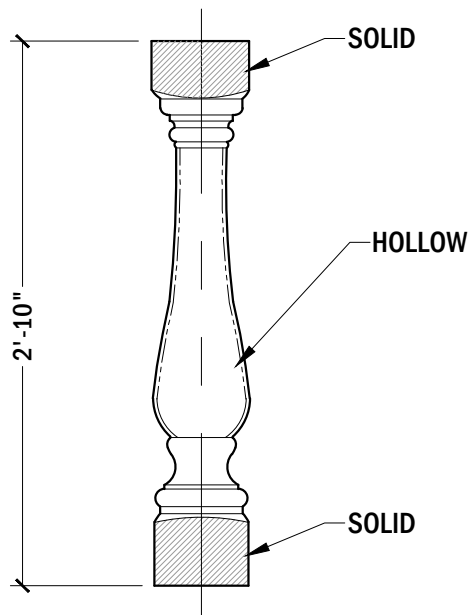

TOP VIEW

ELEVATION VIEW

ITEM NUMBER AND TITLE:

115 BALUSTER LIGHTWEIGHT PIN - 34" H, 1 PC.

DATE:

12-05-20

SCALE:

1"=1'-0"