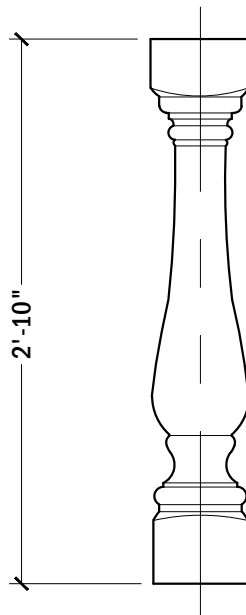

**TOP VIEW**

**ELEVATION VIEW**

ITEM NUMBER AND TITLE:

**117 BALUSTER PIN - 34" H, 1 PC.**

DATE:

**25-06-19**

SCALE:

**1"=1'-0"**

WEIGHT:

**60 Lbs**

SALES@LAGUNAPRECAST.COM  
WWW.LAGUNAPRECAST.COM

SALES 877 774 3280 TOLL FREE  
INTERNATIONAL +1-949-281-7412

**PRODUCT SPECIFICATIONS:**

Pin 117 installed with 4" top and base rails meets balcony railing 42" height code.

Pin 117, after installed on stairs is approximately 40 lbs less weight after making angle cuts.