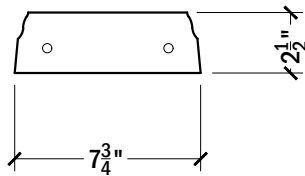

TOP VIEW, BASE RAIL #136

**SIDE VIEW
BASE RAIL #136**

ELEVATION VIEW, BASE RAIL #136

ITEM NUMBER AND TITLE:

136 Baluster Base Rail - 2½" H, 7¾" W, 15' R, 1 pc.

DATE:

25-06-19

SCALE:

1½" = 1'-0"

WEIGHT:

SALES@LAGUNAPRECAST.COM
WWW.LAGUNAPRECAST.COM

SALES 877 774 3280 TOLL FREE
INTERNATIONAL +1-949-281-7412

PRODUCT SPECIFICATIONS:

Baluster railings radius dimension is an outside dimension. (O.D.)
Baluster 15' radius railings form a half circle with 16 pieces.