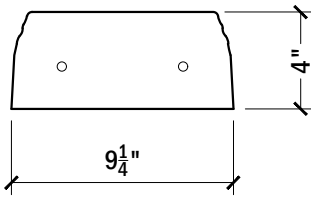

TOP VIEW, BASE RAIL #141

**SIDE VIEW
BASE RAIL #141**

ELEVATION VIEW, BASE RAIL #141

ITEM NUMBER AND TITLE:

141 Baluster Top Rail - 4" H, 9 1/4" W, 6' R, 1 pc.

DATE:

25-06-19

SCALE:

1 1/2" = 1'-0"

WEIGHT:

SALES@LAGUNAPRECAST.COM
WWW.LAGUNAPRECAST.COM

SALES 877 774 3280 TOLL FREE
INTERNATIONAL +1-949-281-7412

PRODUCT SPECIFICATIONS:

Baluster railings radius dimension is an outside dimension. (O.D.)
Baluster 6' radius railings form a half circle with 6 pieces.