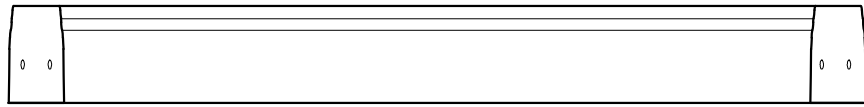

TOP VIEW, BASE RAIL #141

**SIDE VIEW
BASE RAIL #141**

ELEVATION VIEW, BASE RAIL #141

ITEM NUMBER AND TITLE:

141 Baluster Top Rail - 4" H, 9 1/4" W, 6' R, 1 pc.

DATE:

25-06-19

SCALE:

1 1/2" = 1'-0"

WEIGHT:

SALES@LAGUNAPRECAST.COM
WWW.LAGUNAPRECAST.COM

SALES 877 774 3280 TOLL FREE
INTERNATIONAL +1-949-281-7412

PRODUCT SPECIFICATIONS:

Baluster railings radius dimension is an outside dimension. (O.D.)
Baluster 6' radius railings form a half circle with 6 pieces.