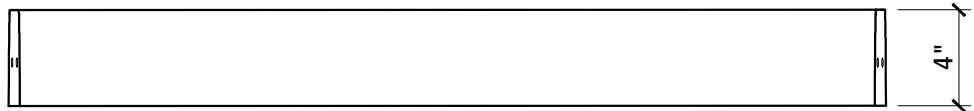

**SIDE VIEW  
BASE RAIL #149**

**ELEVATION VIEW, BASE RAIL #149**

ITEM NUMBER AND TITLE:

**149 Baluster Base Rail - 4" H, 9 1/4" W, 45' R, 1 pc.**

DATE:

**25-06-19**

SCALE:

**1 1/2" = 1'-0"**