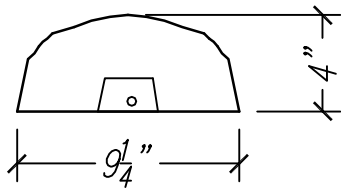

TOP VIEW

SIDE VIEW

ELEVATION VIEW

LAGUNA PRECAST

SALES@LAGUNAPRECAST.COM
WWW.LAGUNAPRECAST.COM

SALES 877 774 3280 TOLL FREE
INTERNATIONAL +1.949.281.7345

ITEM NUMBER AND TITLE:

162 Baluster Top Rail, 4"H, Terminal, 1 pc.

DATE: 5-07-18

PRODUCT SPECIFICATIONS:

SCALE: 1 1/2" = 1'-0"

WEIGHT: 76 lbs