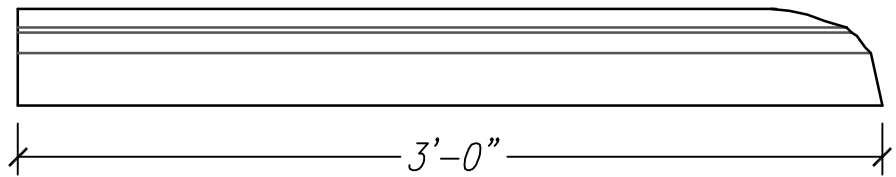

ELEVATION VIEW

LAGUNA PRECAST

SALES@LAGUNAPRECAST.COM
WWW.LAGUNAPRECAST.COM

SALES 877 774 3280 TOLL FREE
INTERNATIONAL +1.949.281.7345

ITEM NUMBER AND TITLE:

162 Baluster Top Rail, 4"H, Terminal, 1 pc.

DATE: 5-07-18

PRODUCT SPECIFICATIONS:

SCALE: 1 1/2" = 1'-0"

WEIGHT: 76 lbs