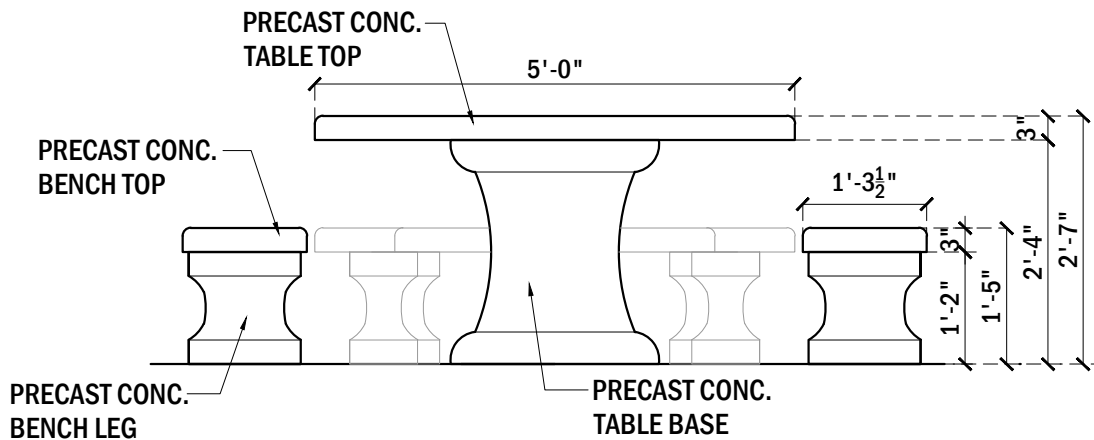

PLAN VIEW, TABLE #614

ELEVATION VIEW, TABLE #614

ITEM NUMBER AND TITLE:

614 - QUEEN SET, 60" TABLE, 4 BENCHES, TILED TOPS

DATE:

15-11-19

SCALE:

1/2" = 1'-0"

WEIGHT:

2120 Lbs.

PRODUCT SPECIFICATIONS:

The Queen's 14pcs. The 4 bench tops fit onto the 8 smaller bases. The large base has a hole in it for an umbrella pole and lines up w/table top hole. After table set is up and level, the pieces can be epoxy or glued permanently.