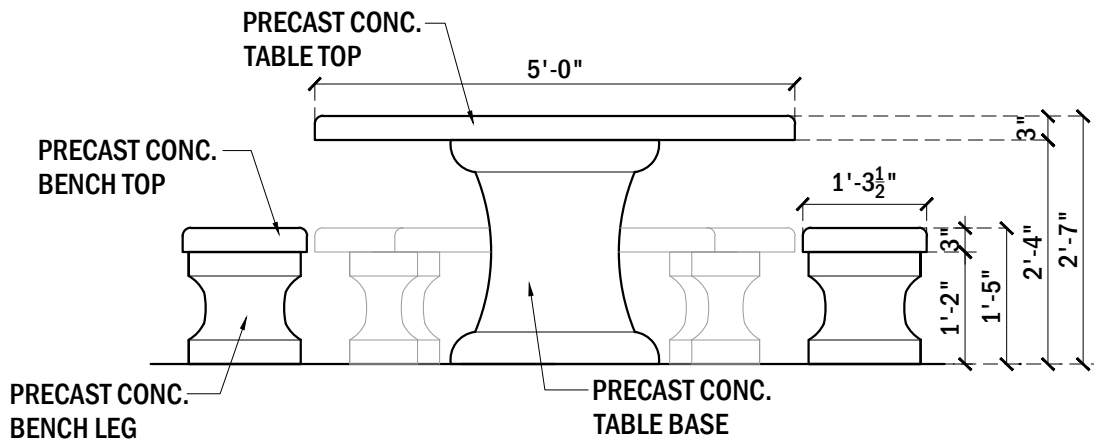

PLAN VIEW, TABLE #615

ELEVATION VIEW, TABLE #615

ITEM NUMBER AND TITLE:

615 - QUEEN SET, 60" TABLE, 4 BENCHES, GRANITE TOPS

DATE:

15-11-19

SCALE:

1/2" = 1'-0"

WEIGHT:

2135 Lbs.

SALES@LAGUNAPRECAST.COM
WWW.LAGUNAPRECAST.COM

SALES 877 774 3280 TOLL FREE
INTERNATIONAL +1-949-281-7412

PRODUCT SPECIFICATIONS:

The Queen's 14pcs. The 4 bench tops fit onto the 8 smaller bases. The large base has a hole in it for an umbrella pole and lines up w/table top hole. After table set is up and level, the pieces can be epoxy or glued permanently.