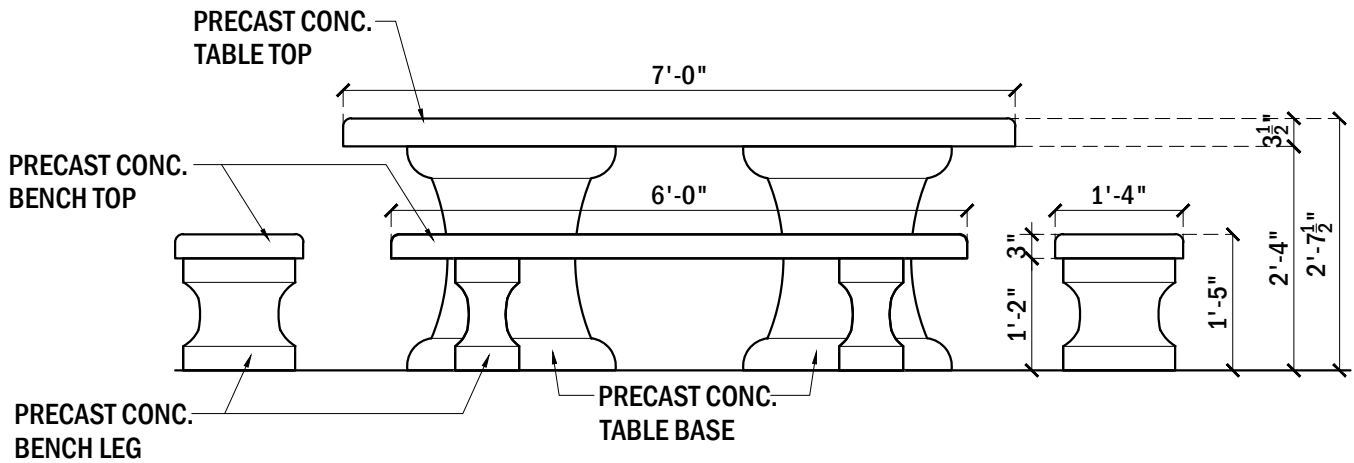

**PLAN VIEW, TABLE #618**

**ELEVATION VIEW, TABLE #618**

ITEM NUMBER AND TITLE:

**618 - KING SET, 42" x 84" TABLE, 4 BENCHES, GRANITE TOPS**

DATE:

**05-11-19**

SCALE:

**1/2" = 1'-0"**