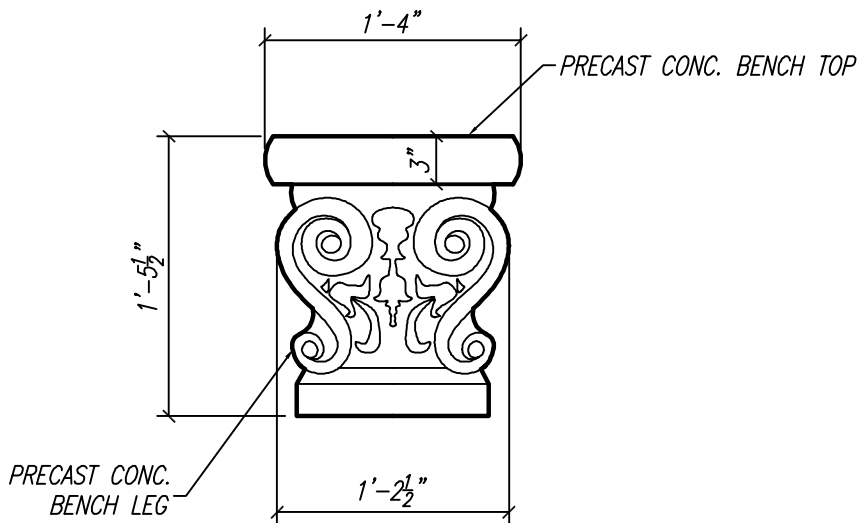

A PLAN VIEW
1" = 1'-0"

B SIDE ELEVATION VIEW
1" = 1'-0"

LAGUNA PRECAST WWW.LAGUNAPRECAST.COM (949) 281-7345 OFFICE (877) 774-3280 TOLL FREE +11-949-289-0246 INTERNATIONAL MAILING ADDRESS: P.O BOX 1580 WILDOMAR, CA 92595	DRAWING TITLE: #707, 708, & 709 LARGE BENCH (16"X57")		DATE: 09-26-06
	STYLE/COLOR: -	REVISIONS -	SHEET #: <div style="font-size: 2em; font-weight: bold; text-align: center;">1</div>
	DRAWN BY: G.G.		