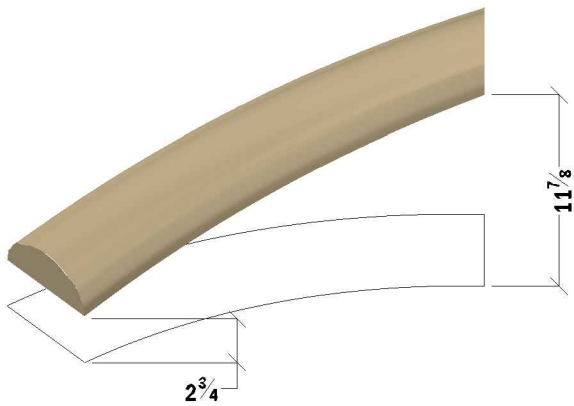

TOP VIEW, TOP RAIL #155

3D VIEW, BASE RAIL #155

3D VIEW, BASE RAIL #155

ITEM NUMBER AND TITLE:

155 Baluster Top Rail - 2 1/2" H, 7 3/4" W, 4' R, Right, 1 pc.

DATE:

25-06-19

SCALE:

1" = 1'-0"

WEIGHT:

72 Lbs.

SALES@LAGUNAPRECAST.COM
WWW.LAGUNAPRECAST.COM

SALES 877 774 3280 TOLL FREE
INTERNATIONAL +1-949-281-7412

PRODUCT SPECIFICATIONS:

Comes in right or left sides. Pins are field cut for angle stairs degree.